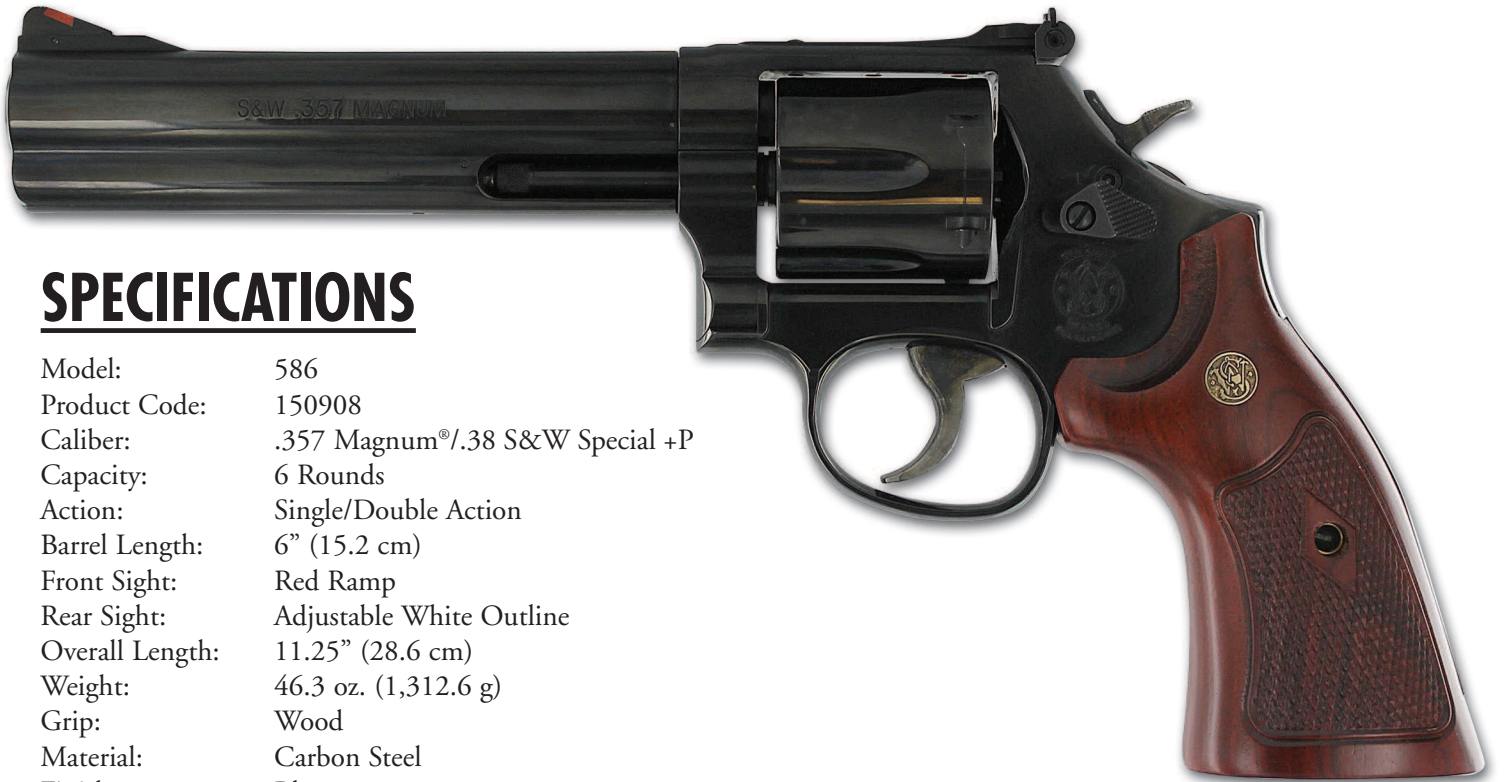

Smith & Wesson[®]
Classics

Model 586

6-inch Barrel

SPECIFICATIONS

Model:	586
Product Code:	150908
Caliber:	.357 Magnum [®] /.38 S&W Special +P
Capacity:	6 Rounds
Action:	Single/Double Action
Barrel Length:	6" (15.2 cm)
Front Sight:	Red Ramp
Rear Sight:	Adjustable White Outline
Overall Length:	11.25" (28.6 cm)
Weight:	46.3 oz. (1,312.6 g)
Grip:	Wood
Material:	Carbon Steel
Finish:	Blue
UPC Codes:	022188147827
Available Date:	January 2012

FEATURES & BENEFITS

- Square Butt Frame - For Better Grip
- Serrated Back Strap - For Better Grip
- Adjustable White outline rear sight - Better Sight acquisition
- Red Ramp front sight - Better Sight acquisition
- Original Style Wood grips, with S & W Medallions - Old School Look
- .312 Smooth Trigger
- .375 Hammer