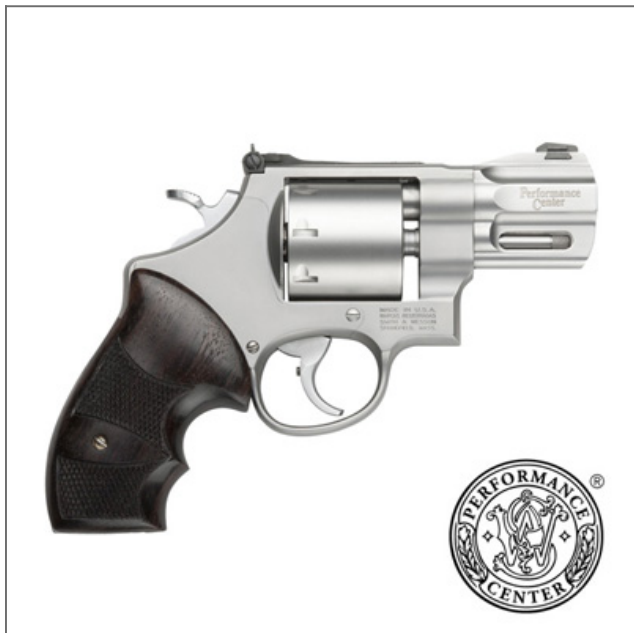

You've done the research. Ask your local dealer for Smith & Wesson Firearms.

Print

Save as PDF

Model 627

\$1,079.00 *

*Suggested Retail, Dealer Sets Actual Pricing

SKU: 170133

Model: 627

Caliber: .357 Magnum®

.38 S&W Special +P

Capacity: 8 Rounds

Barrel Length: 2.625" / 6.7 cm

Front Sight: Dovetail Red Ramp

Rear Sight: Adjustable White Outline

Overall Length: 7.625" / 19.4 cm

Action: Single/Double Action

Frame Size: Large - Exposed Hammer

Weight: 37.6 oz / 1,065.9 g

Grip: Wood

Material: Stainless Steel Frame

Stainless Steel Cylinder

Finish: Matte

Purpose: Personal Protection

Handgun Hunting

Overview

SKU: 170133

- Chrome Flashed Custom Tear Drop Hammer
- Chrome Flashed Trigger with Stop
- Dovetailed Red Ramp Front Sight
- Adjustable White Outlined Rear Sight
- PC Action with Ball Detent Lock-Up
- 8-Shot Cylinder Cut for Full Moonclips