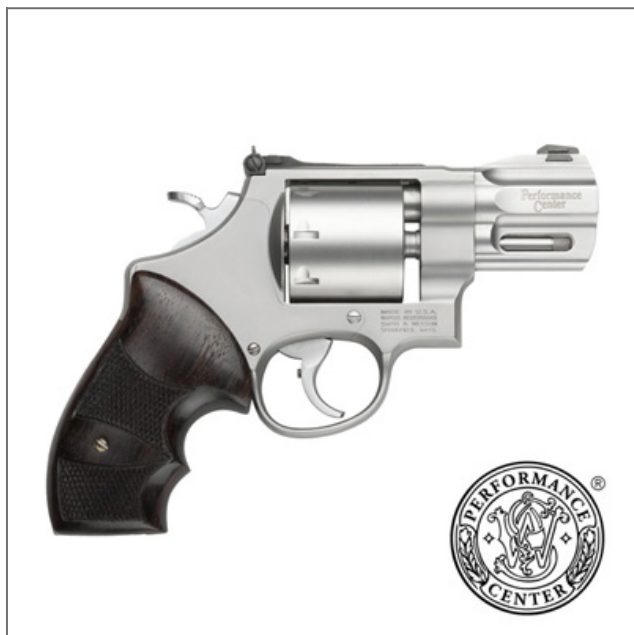

You've done the research. Ask your local dealer for Smith & Wesson Firearms.

Print

Save as PDF

Model 627

\$1,079.00 *

*Suggested Retail, Dealer Sets Actual Pricing

SKU: 170133

Model: 627

Caliber: .357 Magnum®

.38 S&W Special +P

Capacity: 8 Rounds

Barrel Length: 2.625" / 6.7 cm

Front Sight: Dovetail Red Ramp

Rear Sight: Adjustable White Outline

Overall Length: 7.625" / 19.4 cm

Action: Single/Double Action

Frame Size: Large - Exposed Hammer

Weight: 37.6 oz / 1,065.9 g

Grip: Wood

Material: Stainless Steel Frame

Stainless Steel Cylinder

Finish: Matte

Purpose: Personal Protection

Handgun Hunting

Overview

SKU: 170133

- Chrome Flashed Custom Tear Drop Hammer
- Chrome Flashed Trigger with Stop
- Dovetailed Red Ramp Front Sight
- Adjustable White Outlined Rear Sight
- PC Action with Ball Detent Lock-Up
- 8-Shot Cylinder Cut for Full Moonclips