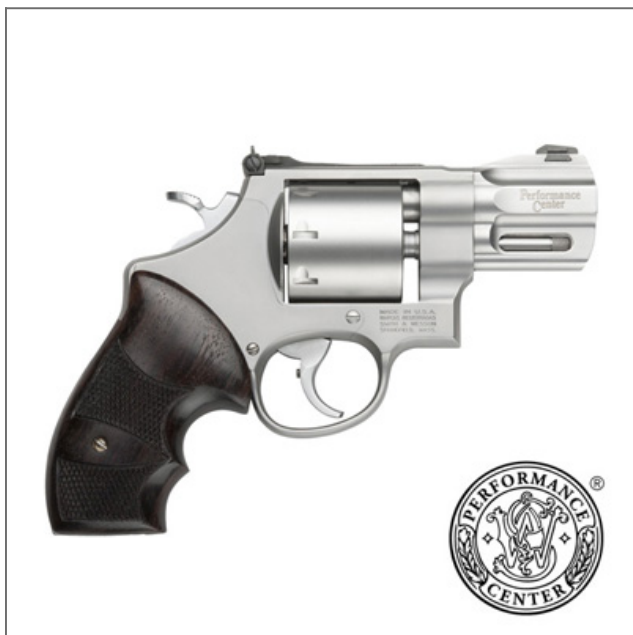

You've done the research. Ask your local dealer for Smith & Wesson Firearms.

Print

Save as PDF

Model 627

\$1,079.00 *

*Suggested Retail, Dealer Sets Actual Pricing

SKU: 170133

Model: 627

Caliber: .357 Magnum®

.38 S&W Special +P

Capacity: 8 Rounds

Barrel Length: 2.625" / 6.7 cm

Front Sight: Dovetail Red Ramp

Rear Sight: Adjustable White Outline

Overall Length: 7.625" / 19.4 cm

Action: Single/Double Action

Frame Size: Large - Exposed Hammer

Weight: 37.6 oz / 1,065.9 g

Grip: Wood

Material: Stainless Steel Frame

Stainless Steel Cylinder

Finish: Matte

Purpose: Personal Protection

Handgun Hunting

Overview

SKU: 170133

- Chrome Flashed Custom Tear Drop Hammer
- Chrome Flashed Trigger with Stop
- Dovetailed Red Ramp Front Sight
- Adjustable White Outlined Rear Sight
- PC Action with Ball Detent Lock-Up
- 8-Shot Cylinder Cut for Full Moonclips