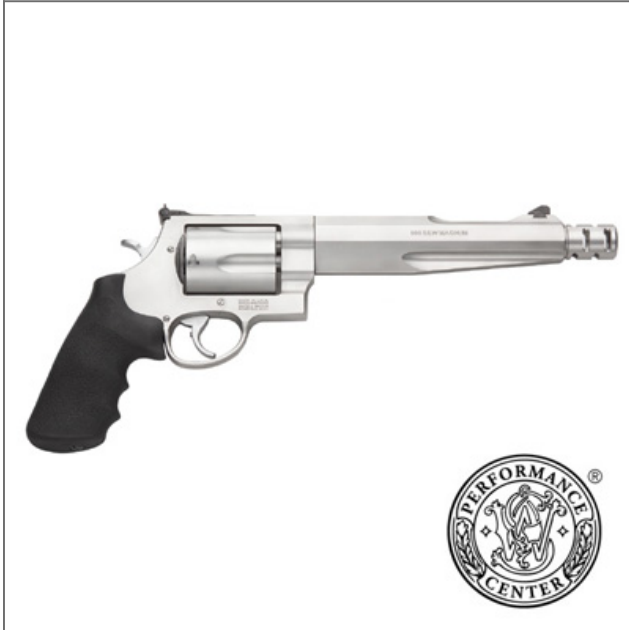

You've done the research. Ask your local dealer for Smith & Wesson Firearms.

Model S&W500™

\$1,579.00 *

*Suggested Retail, Dealer Sets Actual Pricing

SKU: 170299

Model: S&W500™

Caliber: .500 S&W Magnum®

Capacity: 5 Rounds

Barrel Length: 7.5" / 19.1 cm

Front Sight: Orange Ramp

Rear Sight: Adjustable Black Blade

Grip: Synthetic

Frame: Large - Exposed Hammer

Action: Single/Double Action

Finish: Matte

Overall Length: 15" / 38.1 cm

Material: Stainless Steel Frame
Stainless Steel Slide

Weight Empty: 69.6 oz / 1,973.2 g

Purpose: Handgun Hunting

Overview

SKU: 170299

Performance Center

- Chrome Hammer
- Chrome Trigger with Trigger Stop
- Muzzle Brake
- PC Tuned Action