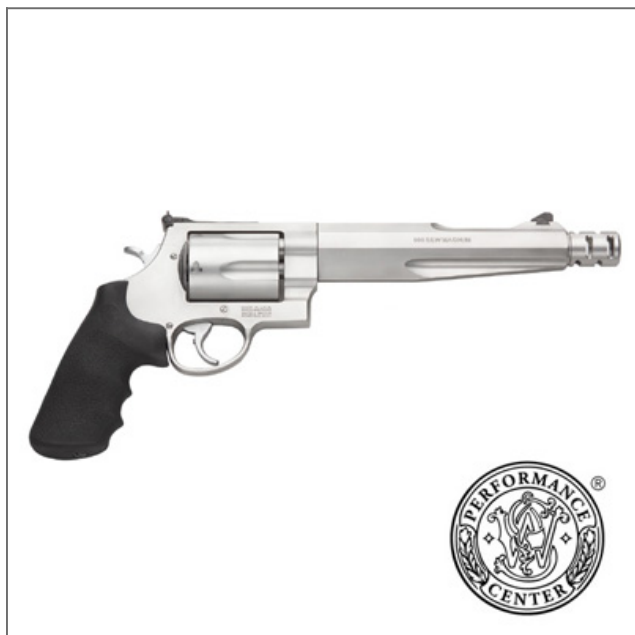

You've done the research. Ask your local dealer for Smith & Wesson Firearms.

Print

Save as PDF

Model S&W500™

\$1,579.00 *

*Suggested Retail, Dealer Sets Actual Pricing

SKU: 170299

Model: S&W500™

Caliber: .500 S&W Magnum®

Capacity: 5 Rounds

Barrel Length: 7.5" / 19.1 cm

Front Sight: Orange Ramp

Rear Sight: Adjustable Black Blade

Grip: Synthetic

Frame: Large - Exposed Hammer

Action: Single/Double Action

Finish: Matte

Overall Length: 15" / 38.1 cm

Material: Stainless Steel Frame
Stainless Steel Slide

Weight Empty: 69.6 oz / 1,973.2 g

Purpose: Handgun Hunting

Overview

SKU: 170299

Performance Center