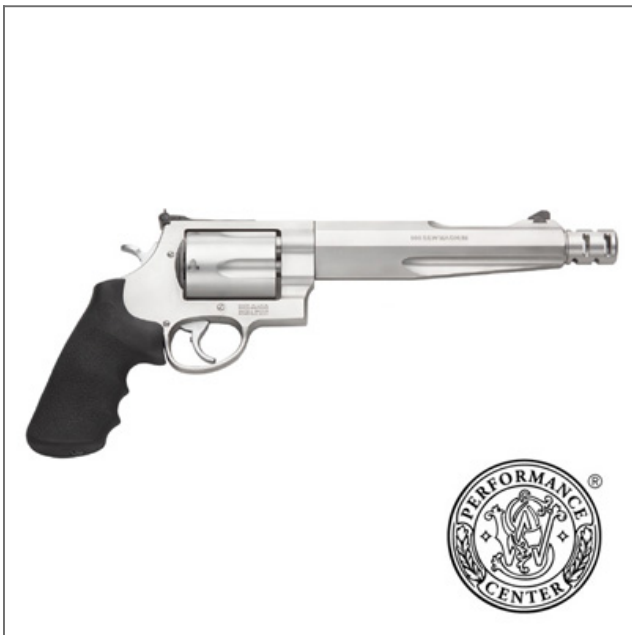

You've done the research. Ask your local dealer for Smith & Wesson Firearms.

Print

Save as PDF

Model S&W500™

**\$1,579.00 \***

\*Suggested Retail, Dealer Sets Actual Pricing

<b>SKU:</b> 170299
<b>Model:</b> S&W500™
<b>Caliber:</b> .500 S&W Magnum®
<b>Capacity:</b> 5 Rounds
<b>Barrel Length:</b> 7.5" / 19.1 cm
<b>Front Sight:</b> Orange Ramp
<b>Rear Sight:</b> Adjustable Black Blade
<b>Grip:</b> Synthetic
<b>Frame:</b> Large - Exposed Hammer
<b>Action:</b> Single/Double Action
<b>Finish:</b> Matte
<b>Overall Length:</b> 15" / 38.1 cm
<b>Material:</b> Stainless Steel Frame Stainless Steel Slide
<b>Weight Empty:</b> 69.6 oz / 1,973.2 g
<b>Purpose:</b> Handgun Hunting

## Overview

SKU: 170299

### Performance Center

- Chrome Hammer
- Chrome Trigger with Trigger Stop
- Muzzle Brake
- PC Tuned Action

Performance Center guns originate from standard designs or are created from the ground up. From hand-cutting and fitting to fine tuning for precision, these firearms are top performers. Products from the Performance Center are the ultimate expression of old-world craftsmanship blended with modern technology.