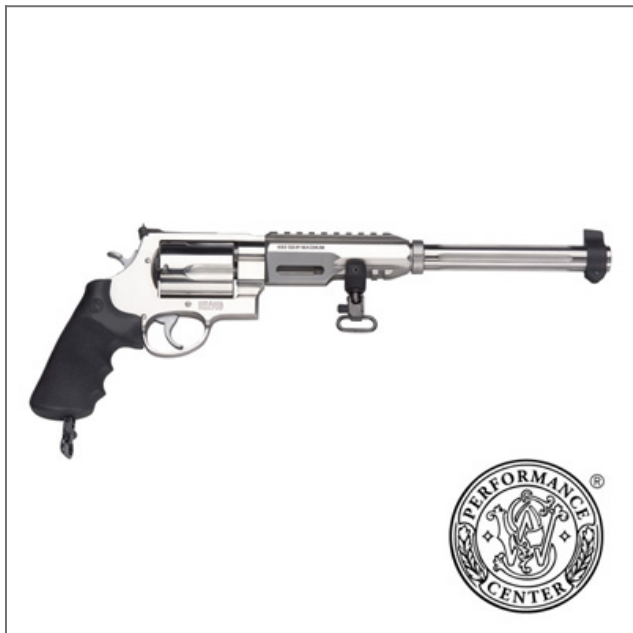

You've done the research. Ask your local dealer for Smith & Wesson Firearms.

Print

Save as PDF

Model 460XVR

\$1,689.00 *

*Suggested Retail, Dealer Sets Actual Pricing

SKU: 170280

Model: 460XVR™

Caliber: .460 S&W Magnum®

Capacity: 5 Rounds

Barrel Length: 12" / 30.5 cm

Front Sight: Removable Patridge

Rear Sight: Adjustable

Grip: Synthetic

Frame: Extra Large

Frame Size: X-Large - Exposed Hammer

Action: Single/Double Action

Finish: Satin Stainless

Overall Length: 18" / 45.7 cm

Material: Stainless Steel Frame
Stainless Steel Cylinder

Weight Empty: 79.2 oz / 2,245.3 g

Purpose: Handgun Hunting

Overview

SKU: 170280

Performance Center

- Chrome Hammer
- Chrome Trigger with Trigger Stop
- PC Tuned Action

Smith & Wesson's Model 460XVR™ has the highest muzzle velocity of any production revolver on earth. The Model 460XVR™ is so revolutionary that it required an entirely new designation...XVR, X-treme Velocity Revolver. Performance Center guns originate from standard designs or are created from the ground up. From hand-cutting and fitting to fine tuning for precision, these firearms are top performers. Products from the Performance Center are the ultimate expression of old-world craftsmanship blended with modern technology.