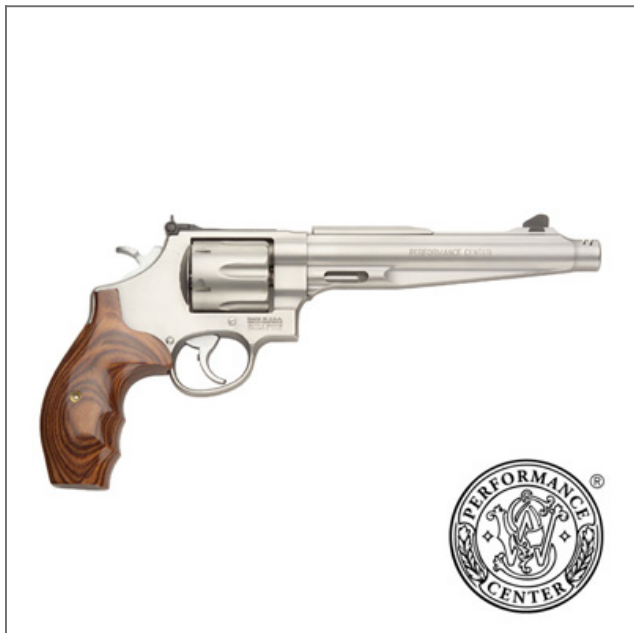

You've done the research. Ask your local dealer for Smith & Wesson Firearms.

Print

Save as PDF

Model 629

**\$1,319.00 \***

\*Suggested Retail, Dealer Sets Actual Pricing

**SKU:** 170181

**Model:** 629

**Caliber:** .44 Magnum®

.44 S&W Special

**Capacity:** 6 Rounds

**Barrel Length:** 7.5" / 19.1 cm

**Front Sight:** Orange Ramp

**Rear Sight:** Adjustable

**Grip:** Wood

**Trigger:** .312 Chrome with Overtravel Stop

**Hammer:** Chrome Tear Drop with Pinned Sear

**Frame:** Large - Exposed Hammer

**Finish:** Matte

**Overall Length:** 12.6" / 32.0 g

**Material:** Stainless Steel Frame

Stainless Steel Cylinder

**Weight Empty:** 49.7 oz / 1,408.9 g