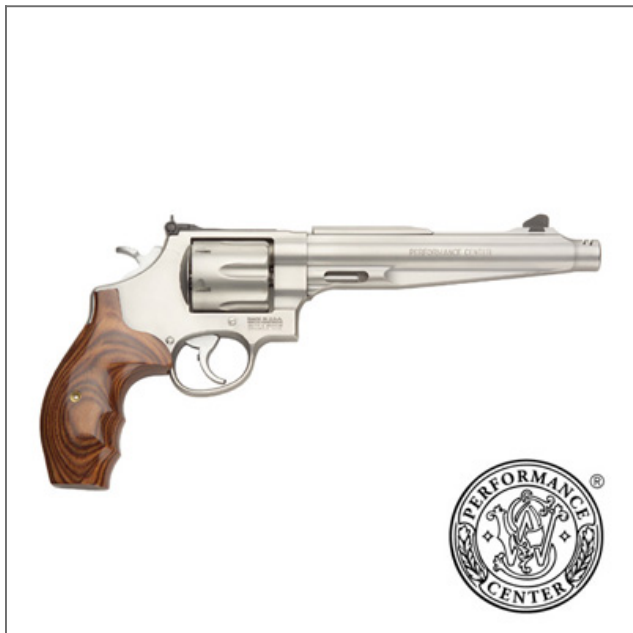

You've done the research. Ask your local dealer for Smith & Wesson Firearms.

Print

Save as PDF

Model 629

**\$1,319.00 \***

\*Suggested Retail, Dealer Sets Actual Pricing

**SKU:** 170181

**Model:** 629

**Caliber:** .44 Magnum®

.44 S&W Special

**Capacity:** 6 Rounds

**Barrel Length:** 7.5" / 19.1 cm

**Front Sight:** Orange Ramp

**Rear Sight:** Adjustable

**Grip:** Wood

**Trigger:** .312 Chrome with Overtravel Stop

**Hammer:** Chrome Tear Drop with Pinned Sear

**Frame:** Large - Exposed Hammer

**Finish:** Matte

**Overall Length:** 12.6" / 32.0 g

**Material:** Stainless Steel Frame

Stainless Steel Cylinder

**Weight Empty:** 49.7 oz / 1,408.9 g