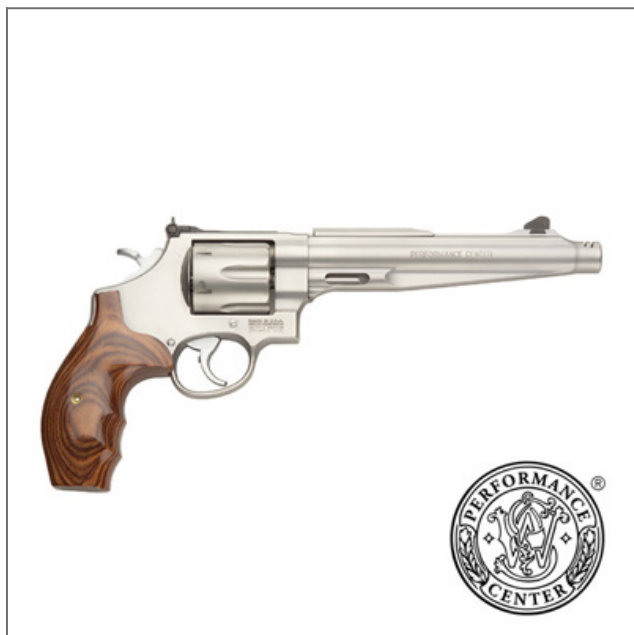

You've done the research. Ask your local dealer for Smith & Wesson Firearms.

Print

Save as PDF

Model 629

**\$1,319.00 \***

\*Suggested Retail, Dealer Sets Actual Pricing

**SKU:** 170181

**Model:** 629

**Caliber:** .44 Magnum®

.44 S&W Special

**Capacity:** 6 Rounds

**Barrel Length:** 7.5" / 19.1 cm

**Front Sight:** Orange Ramp

**Rear Sight:** Adjustable

**Grip:** Wood

**Trigger:** .312 Chrome with Overtravel Stop

**Hammer:** Chrome Tear Drop with Pinned Sear

**Frame:** Large - Exposed Hammer

**Finish:** Matte

**Overall Length:** 12.6" / 32.0 g

**Material:** Stainless Steel Frame

Stainless Steel Cylinder

**Weight Empty:** 49.7 oz / 1,408.9 g