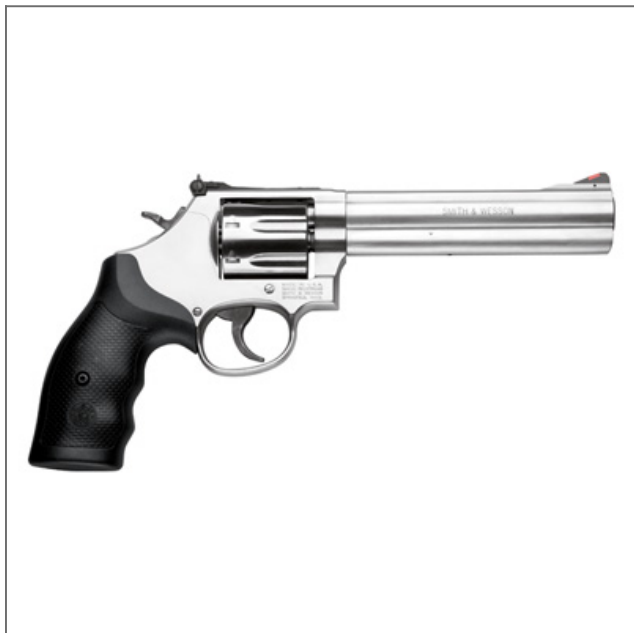

### Model 686 Plus

**\$849.00 \***

\*Suggested Retail, Dealer Sets Actual Pricing

**SKU:** 164198

**Model:** 686 Plus

**Caliber:** .357 Magnum®

.38 S&W Special +P

**Capacity:** 7 Rounds

**Barrel Length:** 6" / 15.2 cm

**Front Sight:** Red Ramp

**Rear Sight:** Adjustable White Outline

**Grip:** Synthetic

**Action:** Single/Double Action

**Frame Size:** Medium - Exposed Hammer

**Finish:** Satin Stainless

**Overall Length:** 11.94" / 30.3 cm

**Material:** Stainless Steel Frame

Stainless Steel Cylinder

**Weight Empty:** 43.9 oz / 1,244.6 g

**Purpose:** Recreational

Home Protection

Handgun Hunting

## Overview

SKU: 164198

Smith & Wesson L-Frame revolvers are built to suit the demands of the most serious firearms enthusiast. Available in six and seven shot cylinders, the L-Frame has a strong, durable frame and barrel built for continuous Magnum® usage. As police officers and hunters will attest, this firearm is made to withstand heavy use.