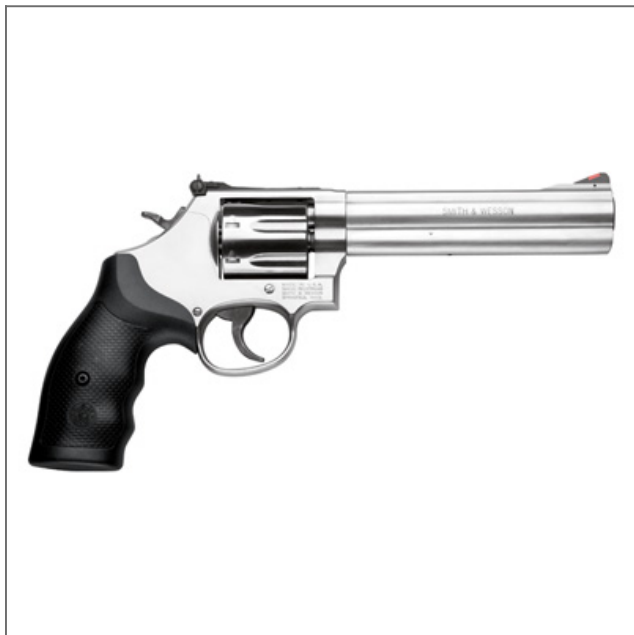

You've done the research. Ask your local dealer for Smith & Wesson Firearms.

[Print](#)

[Save as PDF](#)

Model 686 Plus

\$849.00 *

*Suggested Retail, Dealer Sets Actual Pricing

SKU: 164198

Model: 686 Plus

Caliber: .357 Magnum®

.38 S&W Special +P

Capacity: 7 Rounds

Barrel Length: 6" / 15.2 cm

Front Sight: Red Ramp

Rear Sight: Adjustable White Outline

Grip: Synthetic

Action: Single/Double Action

Frame Size: Medium - Exposed Hammer

Finish: Satin Stainless

Overall Length: 11.94" / 30.3 cm

Material: Stainless Steel Frame

Stainless Steel Cylinder

Weight Empty: 43.9 oz / 1,244.6 g

Purpose: Recreational

Home Protection

Handgun Hunting

Overview

SKU: 164198

Smith & Wesson L-Frame revolvers are built to suit the demands of the most serious firearms enthusiast. Available in six and seven shot cylinders, the L-Frame has a strong, durable frame and barrel built for continuous Magnum® usage. As police officers and hunters will attest, this firearm is made to withstand heavy use.