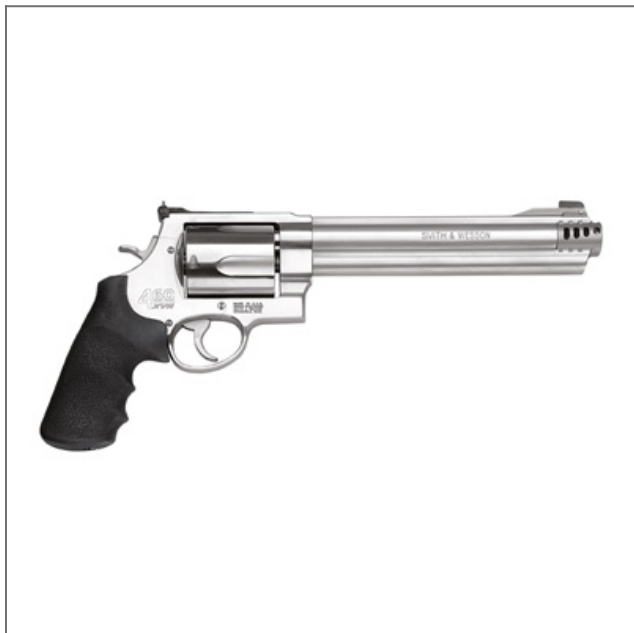

You've done the research. Ask your local dealer for Smith & Wesson Firearms.

Print

Save as PDF

Model 460XVR™

**\$1,369.00 \***

\*Suggested Retail, Dealer Sets Actual Pricing

**SKU:** 163460

**Model:** 460XVR™

**Caliber:** .460 S&W Magnum®

**Capacity:** 5 Rounds

**Barrel Length:** 8.38" / 21.3 cm

**Front Sight:** HI-VIZ® Interchangeable

**Rear Sight:** Adjustable White Outline

**Grip:** Synthetic

**Action:** Single/Double Action

**Frame:** Extra Large

**Frame Size:** Extra Large - Exposed Hammer

**Finish:** Satin Stainless

**Overall Length:** 15" / 38.1 cm

**Material:** Stainless Steel Frame  
Stainless Steel Cylinder

**Weight Empty:** 72.5 oz / 2,055.4 g

## Overview

SKU: 163460

- Removable, Interchangeable Compensator
- The Highest Velocity Revolver in the World - 2330 FPS/200 Grain!
- The Most Powerful .45 Caliber Revolver In the World - 2400 lbs/ft!
- If You Zero its Sights at 200 Yards You Will Bag Your Buck with a Center Hold 0-250 Yards with No Hold Over! Just Center It and Fire. The 460XVR Will Do The Rest
- Gain Twist Rifled Barrel for Superb Accuracy
- Lighter Loads That The 460 Will Also Fire Include .45 Colt and .454 Casull
- Incredibly Low Perceived Recoil For All Loads