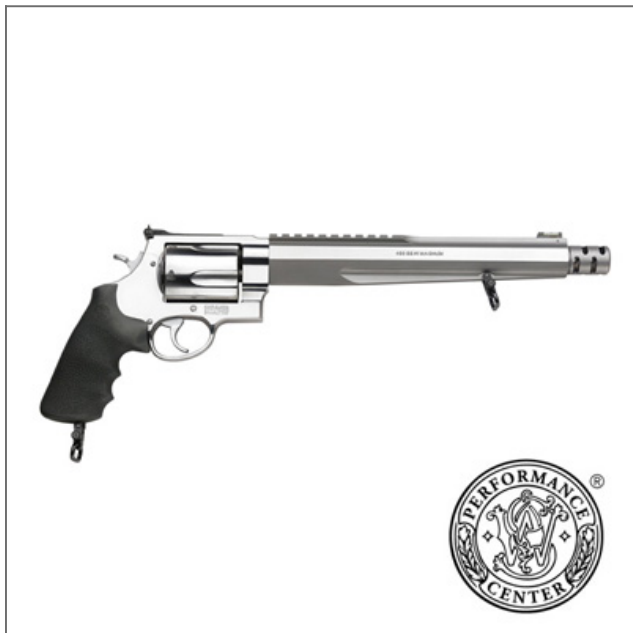

You've done the research. Ask your local dealer for Smith & Wesson Firearms.

Print

Save as PDF

Model 460XVR™

\$1,629.00 *

*Suggested Retail, Dealer Sets Actual Pricing

SKU: 170262

Model: 460XVR™

Caliber: .460 S&W Magnum®

Capacity: 5 Rounds

Barrel Length: 10.5" / 26.7 cm

Hammer: Tear Drop Chrome

Trigger: .312 Chrome

Frame: X-Frame

Frame Size: X-Large - Exposed Hammer

Grip: Synthetic

Action: Single/Double Action

Finish: Satin Stainless

Overall Length: 18" / 45.7 cm

Front Sight: Interchangeable

Rear Sight: Adjustable

Weight Empty: 82.5 oz / 2,338.9 g

Material: Stainless Steel Frame
Stainless Steel Cylinder

Purpose: Handgun Hunting

Overview

SKU: 170262

Performance Center

- Chrome Hammer
- Chrome Trigger with Trigger Stop
- Muzzle Brake
- PC Tuned Action
- Fiber Optic Front Sight

Smith & Wesson's Model 460XVR™ has the highest muzzle velocity of any production revolver on earth. The Model 460XVR™ is so revolutionary that it required an entirely new designation...XVR, X-treme Velocity Revolver.