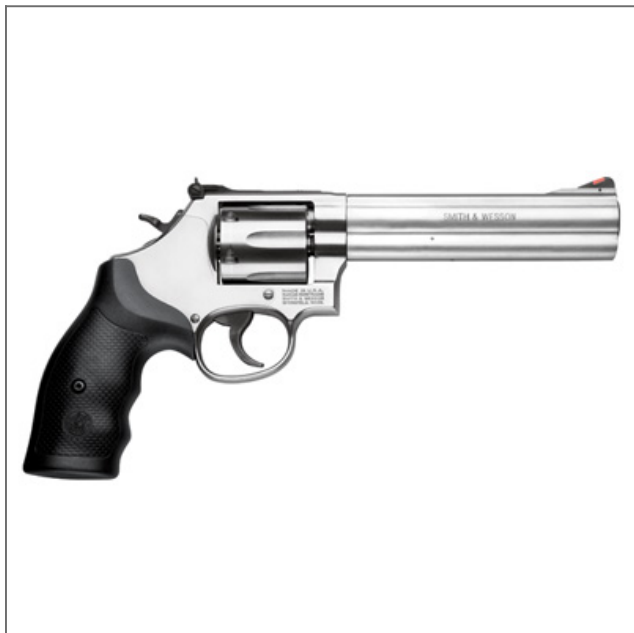

You've done the research. Ask your local dealer for Smith & Wesson Firearms.

[Print](#)

[Save as PDF](#)

Model 686

\$829.00 *

*Suggested Retail, Dealer Sets Actual Pricing

SKU: 164224

Model: 686

Caliber: .357 Magnum®

.38 S&W Special +P

Capacity: 6 Rounds

Barrel Length: 6" / 15.2 cm

Front Sight: Red Ramp

Rear Sight: Adjustable White Outline

Grip: Synthetic

Action: Single/Double Action

Frame Size: Medium - Exposed Hammer

Finish: Satin Stainless

Overall Length: 11.94" / 30.3 cm

Material: Stainless Steel Frame

Stainless Steel Cylinder

Weight Empty: 44.9 oz / 1,272.9 g

Purpose: Recreational

Home Protection

Handgun Hunting

Overview

SKU: 164224

Smith & Wesson L-Frame revolvers are built to suit the demands of the most serious firearms enthusiast. Available in six and seven shot cylinders, the L-Frame has a strong, durable frame and barrel built for continuous Magnum® usage. As police officers and hunters will attest, this firearm is made to withstand heavy use.