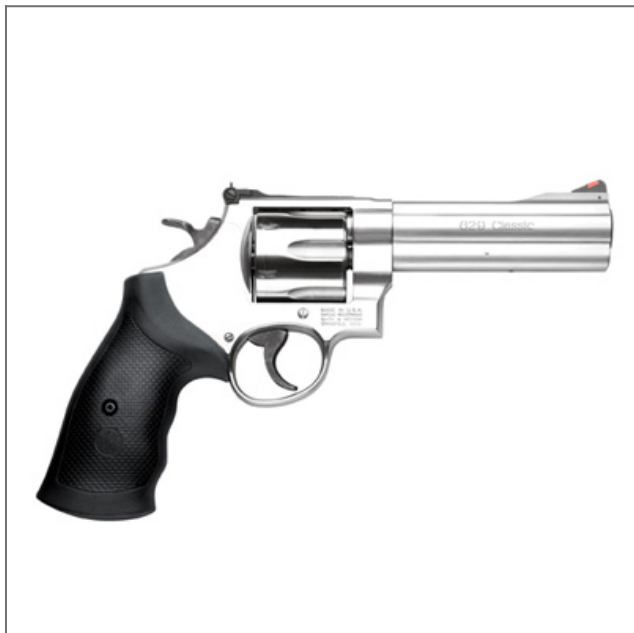

You've done the research. Ask your local dealer for Smith & Wesson Firearms.

[Print](#)

[Save as PDF](#)

Model 629

\$989.00 *

*Suggested Retail, Dealer Sets Actual Pricing

SKU: 163636

Model: 629

Caliber: .44 Magnum®

.44 S&W Special

Capacity: 6 Rounds

Barrel Length: 5" / 12.7 cm

Front Sight: Red Ramp

Rear Sight: Adjustable White Outline

Grip: Synthetic

Action: Single/Double Action

Frame Size: Large - Exposed Hammer

Finish: Satin Stainless

Overall Length: 10.5" / 26.7 cm

Material: Stainless Steel Frame

Stainless Steel Cylinder

Weight Empty: 44.3 oz / 1,255.9 g

Purpose: Recreational

Handgun Hunting

Overview

SKU: 163636

Smith & Wesson's large frame revolvers are a favorite choice among handgun hunters, competitive shooters and revolver enthusiasts. These revolvers are available from production, Night Guard, M&P, Classics, Champion Series and Performance Center in a variety of chamberings in .357 Magnum®, .44 Magnum® and .45 ACP. Offered in several different barrel lengths, Smith & Wesson provides the user plenty of options for a variety of shooting applications.