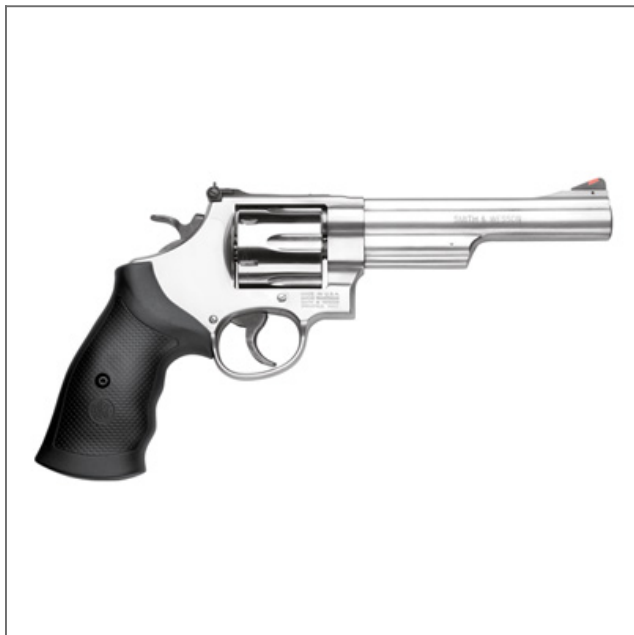

You've done the research. Ask your local dealer for Smith & Wesson Firearms.

[Print](#)

[Save as PDF](#)

Model 629

\$949.00 *

*Suggested Retail, Dealer Sets Actual Pricing

SKU: 163606

Model: 629

Caliber: .44 Magnum®

.44 S&W Special

Capacity: 6 Rounds

Barrel Length: 6" / 15.2 cm

Front Sight: Red Ramp

Rear Sight: Adjustable White Outline

Grip: Synthetic

Action: Single/Double Action

Frame Size: Large - Exposed Hammer

Finish: Satin Stainless

Overall Length: 11.63" / 29.5 cm

Material: Stainless Steel Frame

Stainless Steel Cylinder

Weight Empty: 45 oz / 1,275.8 g

Purpose: Recreational

Handgun Hunting

Overview

SKU: 163606

Smith & Wesson's large frame revolvers are a favorite choice among handgun hunters, competitive shooters and revolver enthusiasts. These revolvers are available from production, Night Guard, M&P, Classics, Champion Series and Performance Center in a variety of chamberings in .357 Magnum®, .44 Magnum® and .45 ACP. Offered in several different barrel lengths, Smith & Wesson provides the user plenty of options for a variety of shooting applications.