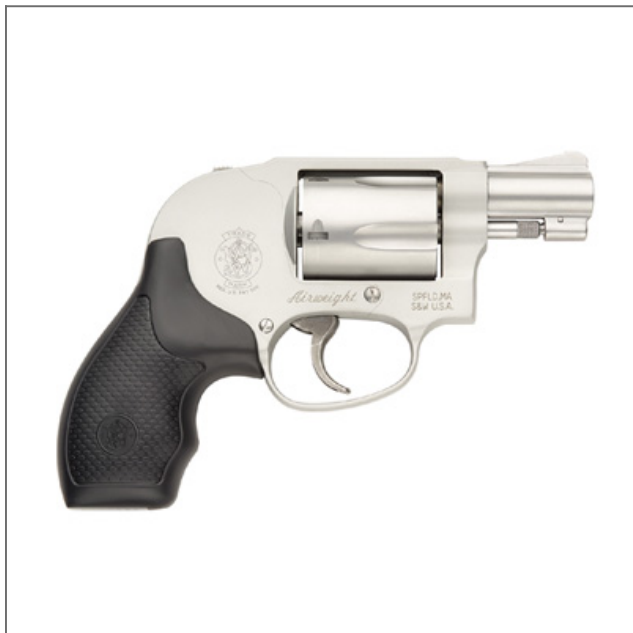

You've done the research. Ask your local dealer for Smith & Wesson Firearms.

[Print](#)

[Save as PDF](#)

Model 638

\$469.00 *

*Suggested Retail, Dealer Sets Actual Pricing

SKU: 163070

Model: 638

Caliber: .38 S&W Special +P

Capacity: 5 Rounds

Barrel Length: 1.875" / 4.7 cm

Front Sight: Integral

Rear Sight: Fixed

Grip: Synthetic

Action: Single/Double Action

Frame Size: Small - Shrouded Hammer

Finish: Matte Silver

Overall Length: 6.31" / 16.0 cm

Material: Aluminum Alloy Frame
Stainless Steel Cylinder

Weight Empty: 15.1 oz / 428.1 g

Purpose: Personal Protection
Professional / Duty

Overview

SKU: 163070

The Smith & Wesson J-Frame has become the most popular small frame personal defense revolver on the market. With decades of reliable performance to its credit, the J-frame line offers models capable of firing .22 LR, .22 Magnum®, .38 S&W Special and the more powerful .357 Magnum® loads.