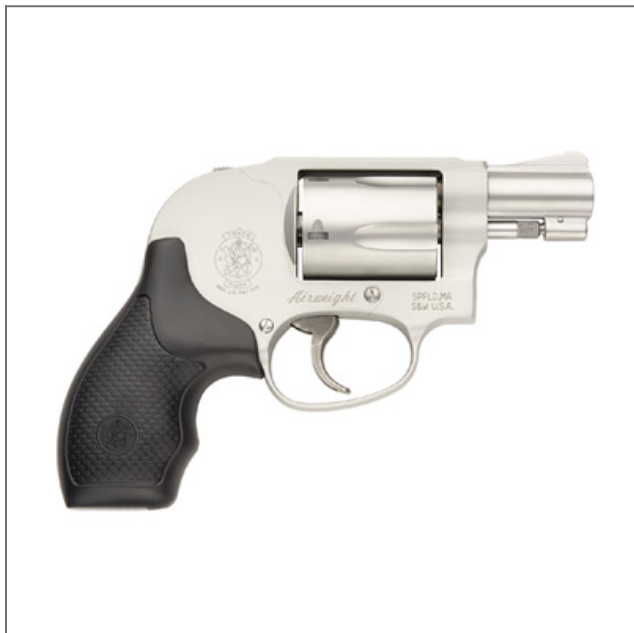

You've done the research. Ask your local dealer for Smith & Wesson Firearms.

[Print](#)

[Save as PDF](#)

Model 638

\$469.00 *

*Suggested Retail, Dealer Sets Actual Pricing

SKU: 163070

Model: 638

Caliber: .38 S&W Special +P

Capacity: 5 Rounds

Barrel Length: 1.875" / 4.7 cm

Front Sight: Integral

Rear Sight: Fixed

Grip: Synthetic

Action: Single/Double Action

Frame Size: Small - Shrouded Hammer

Finish: Matte Silver

Overall Length: 6.31" / 16.0 cm

Material: Aluminum Alloy Frame
Stainless Steel Cylinder

Weight Empty: 15.1 oz / 428.1 g

Purpose: Personal Protection
Professional / Duty

Overview

SKU: 163070

The Smith & Wesson J-Frame has become the most popular small frame personal defense revolver on the market. With decades of reliable performance to its credit, the J-frame line offers models capable of firing .22 LR, .22 Magnum®, .38 S&W Special and the more powerful .357 Magnum® loads.