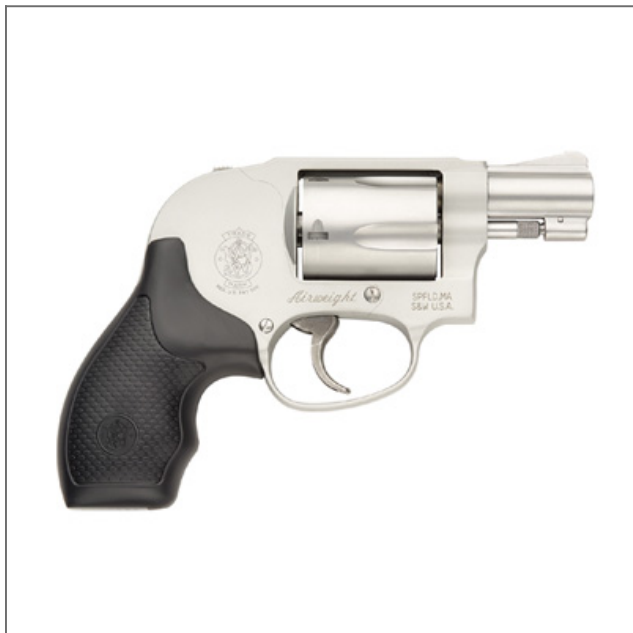

You've done the research. Ask your local dealer for Smith & Wesson Firearms.

[Print](#)

[Save as PDF](#)

Model 638

**\$469.00 \***

\*Suggested Retail, Dealer Sets Actual Pricing

**SKU:** 163070

**Model:** 638

**Caliber:** .38 S&W Special +P

**Capacity:** 5 Rounds

**Barrel Length:** 1.875" / 4.7 cm

**Front Sight:** Integral

**Rear Sight:** Fixed

**Grip:** Synthetic

**Action:** Single/Double Action

**Frame Size:** Small - Shrouded Hammer

**Finish:** Matte Silver

**Overall Length:** 6.31" / 16.0 cm

**Material:** Aluminum Alloy Frame  
Stainless Steel Cylinder

**Weight Empty:** 15.1 oz / 428.1 g

**Purpose:** Personal Protection  
Professional / Duty

## Overview

SKU: 163070

The Smith & Wesson J-Frame has become the most popular small frame personal defense revolver on the market. With decades of reliable performance to its credit, the J-frame line offers models capable of firing .22 LR, .22 Magnum®, .38 S&W Special and the more powerful .357 Magnum® loads.