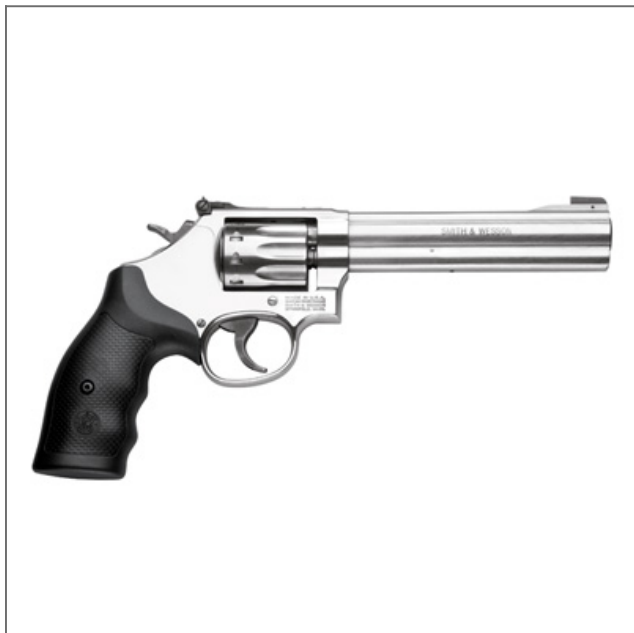

You've done the research. Ask your local dealer for Smith & Wesson Firearms.

[Print](#)

[Save as PDF](#)

Model 617

\$829.00 *

*Suggested Retail, Dealer Sets Actual Pricing

SKU: 160578

Model: 617

Caliber: .22 LR

Capacity: 10 Rounds

Barrel Length: 6" / 15.2 cm

Front Sight: Patridge

Rear Sight: Adjustable

Grip: Synthetic

Action: Single/Double Action

Frame Size: Medium - Exposed Hammer

Finish: Satin Stainless

Overall Length: 11.13" / 28.3 cm

Material: Stainless Steel Frame
Stainless Steel Cylinder

Weight Empty: 44.2 oz / 1,253.1 g

Purpose: Competitive
Recreational

Overview

SKU: 160578

The K-Frame revolver is one of the most important innovations in Smith & Wesson history and was built specifically to handle the .38 S&W Special cartridge. Since its introduction in 1899, the K-Frame has been a favorite for military and police professionals as well as target shooters and enthusiasts. Today's K-Frame is available in .22 LR and .38 S&W Special.